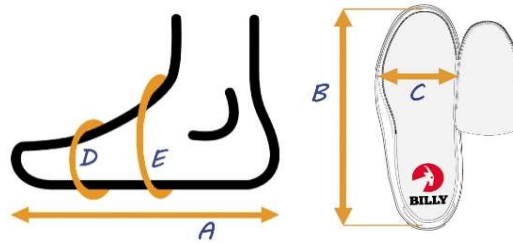

A	Actual foot or brace length
B	Actual shoe footbed length
C	Actual shoe footbed width at ball of foot
D	Circumference inside shoe at ball of foot*
E	Circumference inside shoe near ankle*

BILLY Footwear
Kid's Sizing Chart
Wide (W) Width Shoes

* By removing the inserts inside the shoes, the circumferences will increase 7/16" - 9/16" (1.1 cm - 1.4 cm) depending on the shoe size selected.

** The measurements shown here were taken with the laces loosely tied. The laces provide adjustability at the "E" location. Tighten laces to achieve desired fit.