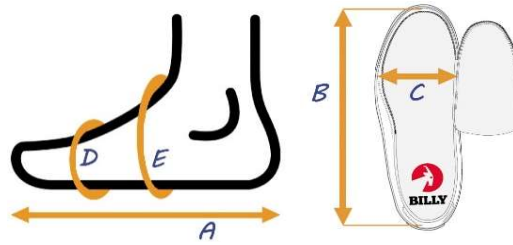

A	Actual foot or brace length
B	Actual shoe footbed length
C	Actual shoe footbed width at ball of foot
D	Circumference inside shoe at ball of foot*
E	Circumference inside shoe near ankle*

BILLY Footwear
Toddler Sizing Chart
Medium (M) Width Shoes

* By removing the inserts inside the shoes, the circumferences will increase 1/4" - 7/16" (0.6 cm - 1.1 cm) depending on the shoe size selected.

** The measurements shown here were taken with the laces loosely tied. The laces provide adjustability at the "E" location. Tighten laces to achieve desired fit.